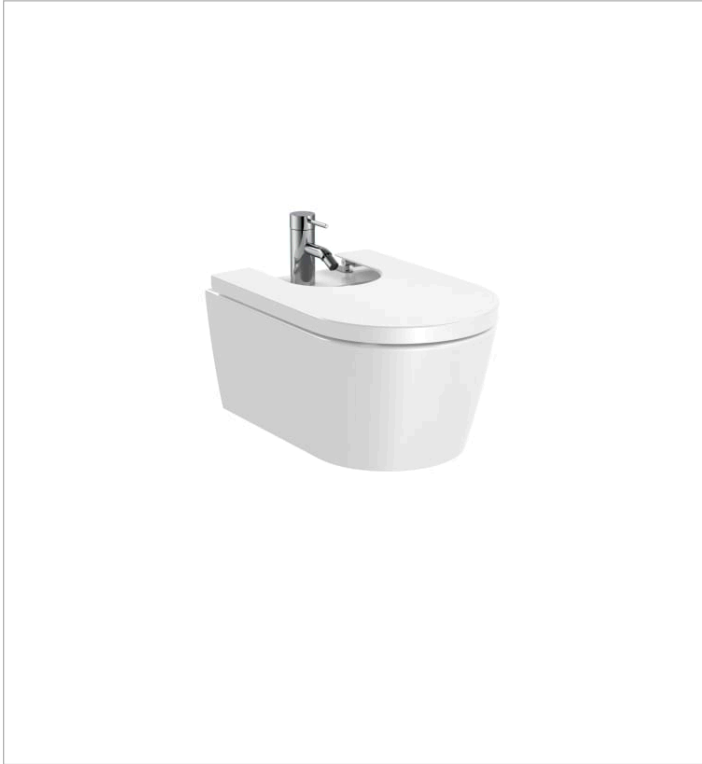

INSPIRA

Round - Wall-hung bidet

DIMENSIONS

Length	370 mm
Width	560 mm
Height	400 mm

COLOURS AND FINISHES

TECHNICAL DRAWINGS

FEATURES

Wall-hung bidet. Includes fixing kit. Faucet and bidet lid not included. Compatible with Roca Duplo One / Duplo S installation systems

Bidet capacity (l): 7.2

Cover: Cover not included

Fixing kit: Included

Installation type: Wall-hung

Shape: Round

Taphole configuration: 1 Taphole

COMPATIBLE WITH

Round - Soft-closing bidet lid

806522..B

Supporting structure for wall-hung WC and wall-hung bidet

822091001

Basic Bidet - Built-in structure for wall-hung bidet

890091100

1 1/4" outlet connector for bidet. 300 tube

506401814

1 1/4" trap for bidet

506402210

Inspira

Inspira is a striking collection that blends innovative design with bold shapes and a timeless style. It features thin aluminum frames, Fineceramic® washbasins, and contemporary colours. The collection offers flexible options, including floating one-drawer units or traditional two-drawer units, with increased storage and functionality.