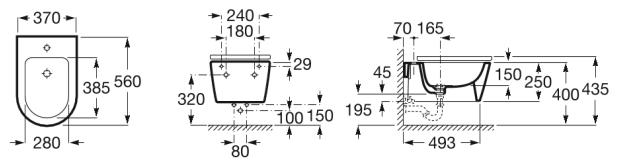

INSPIRA

Round - Wall-hung bidet

DIMENSIONS

Length	370 mm
Width	560 mm
Height	400 mm

COLOURS AND FINISHES

TECHNICAL DRAWINGS

FEATURES

Wall-hung bidet. Includes fixing kit. Faucet and bidet lid not included. Compatible with Roca Duplo One / Duplo S installation systems

Bidet capacity (l): 7.2

Cover: Cover not included

Fixing kit: Included

Installation type: Wall-hung

Shape: Round

Taphole configuration: 1 Taphole

COMPATIBLE WITH

Round - Soft-closing bidet lid